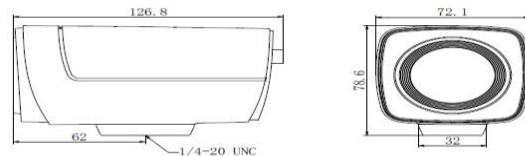

Application Scenarios:

This product can be applied to wide surveillance areas such as large warehouses, surroundings of residential areas, harbors, squares, schools, stations, parks, etc.

Dimension:

Unit: mm

Parameters:

Model	DP-22ZCA360P
Parameters	23X 1/3" CCD Day/Night Zoom Camera
Camera	
Image Sensor	1/3-type interline transfer CCD
Scanning System	Interline Scan
Signal System	PAL/NTSC
Synchronize Mode	Internal
Video Output	1Vp-p Composite Output
Effective Pixels	PAL:976(H)×582(V) NTSC:976(H)×494(V)
Horizontal Resolution	700TVL(Color),720TVL(B/W)
Min. Illumination	Color: 0.04Lux @ (F1.5,AGC ON),0.0008Lux @ (F1.5,AGC ON, sensitivity×256) B/W: 0.004Lux @ (F1.5,AGC ON),0.00008Lux @ (F1.5,AGC ON, sensitivity×256)
S/N Ratio	>50dB
Lens	
Focal Length	4mm~92mm, 23X
Aperture Range	F1.5-F3.6
Angle of View	49 - 2.2 ° (wide - tele)
Min. Working Distance	10-1500 mm (wide - tele)
Zoom Speed	Approx. 3 s (optical, wide - tele)
Day & Night	ICR
Menu	
Camera ID	OFF/ON (0 - 254)
Focus	Auto/Once/Manual
Iris Mode	Auto/Manual/Electric
Day & Night	Auto/Color/ B/W /External trigger
Shutter	1/50 (1/60) s to 1/10, 000 s
Digital Zoom	OFF, ×2, ×4, ×6, ×8, ×10, ×12, ×14, ×16
White Balance	ATW 1/ATW 2/Auto/Manual
Auto Gain Control	OFF/LOW/HIGH
Privacy Mask	OFF/ON, Up to 8 zones
Motion Detect	OFF/Mode 1/Mode 2
Slow Shutter	× 256 MAX
Video Settings	3D-DNR,Mirror,Definition, Exposure-Compensation, BLC, Electronic image stabilization
Zoom Speed	Level 1-5 adjustable
Zoom Ratio Display	ON/OFF
Preset	254X
ZCF Control Mode	Mode 1/Mode 2
RS-485	Communication Protocol/Baud Rate/Address
General	
Power Supply	DC12V±10%
Working Temperature & Humidity	-10°C -60°C , Humidity: ≤ 90% (non condensation)
Power Consumption	4.5W MAX
Dimension (mm)	72.1×78.6×126.8
Weight	503g