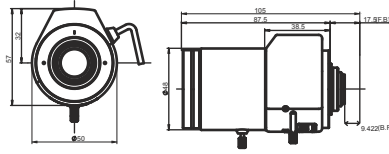

Elegance PTS Otomatik Plaka Sistemi için Gerekli Olan Ekipmanlar

IP8162P

Teknik Özellikler

3.1 ~ 8 mm Vari-focal, Auto-iris Lens (IP8162)
3.1 ~ 8 mm Vari-focal, P-iris Lens (IP8162P)
Up to 30 fps @ 1080p Full HD
Removable IR-cut Filter for Day and Night Function
Built-in Focus Assist Button for Precise Focus Adjustment
Supports WDR Enhancement for Unparalleled Visibility in
Extremely Bright or Dark Environments
Real-time H.264, MPEG-4, and MJPEG Compression (Triple Codec)
Multiple Simultaneous Streams
Video Cropping for Bandwidth Savings
ePTZ for Data Efficiency
Activity Adaptive Streaming for Dynamic Frame Rate Control
Built-in 802.3af Compliant PoE
Built-in SD/SDHC Card Slot for On-board Storage*

TVR-1020HDDCIR

3mp

megaPixel

IR

Tokina A to ris Megapiksel Lens

Teknik Özellikler

Tokina®

Resim Formatı	1/1.8"
Montaj	C
Odak Uzunluğu	f 10 ~ 50mm
Aralık Oranı	F 2.0
GÖRÜNTÜLEME	Geniş 40.53°(H) x 30.20°(V)
AÇISI	Dar 8.49°(H) x 6.37°(V)
M.O.D.	0.3 m
Boyutlar	W 50 x H 57 x L 87.5
Ağırlık	250 gr
Çalışma Sıcaklığı	-10°C ~ + 50°C
İŞLEM	Iris Otomatik (DC Drive)
	Focus Manuel
	Zoom Manuel