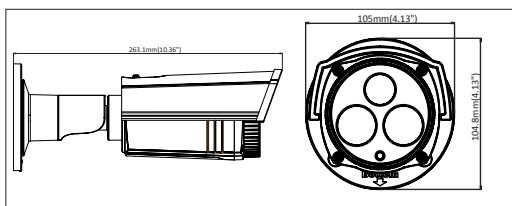

#### Dimensions

	DP-22CD1212-I5	DP-22CD1232-I5
<b>Camera</b>		
Image sensor	1/3" progressive scan CMOS	
Min. illumination	0.01 lux @F1.2, AGC ON, 0 lux with IR	0.07 lux @F1.2, AGC ON, 0 lux with IR
Shutter time	1/25s ~ 1/100,000s	
Lens	4mm@ F2.0 (6mm, 12mm optional)	4mm@ F2.0 (6mm, 12mm optional)
	Angle of view: 73.1°(4mm), 46°(6mm), 22°(12mm)	2048 × 1536: Angle of view: 70°(4mm),43.3°(6mm) 20.6°(12mm) 1920 × 1080: Angle of view: 79°(4mm), 49°(6mm) 23.2°(12mm)
Lens mount	M12	
Day & night	IR cut filter with auto switch	
Digital noise reduction	3D DNR	
Wide dynamic range	Digital WDR	
<b>Compression Standard</b>		
Video compression	H.264 / MJPEG	
Bit rate	32 Kbps ~ 16 Mbps	
Dual stream	Yes	
<b>Image</b>		
Max. Image Resolution	1280 × 960	2048 × 1536
Frame rate	50 Hz: 25 fps (1280 × 960), 25 fps (1280 × 720), 25 fps (704 × 576), 25 fps (640 × 480) 60 Hz: 30 fps (1280 × 960), 30 fps (1280 × 720), 30 fps (704 × 576), 30 fps (640 × 480)	25 50Hz: 20fps (2048 × 1536), 25fps (1920 × 1080), 25fps (1280 × 720) 60Hz: 20fps (2048 × 1536), 30fps (1920 × 1080), 30fps (1280 × 720)
Image settings	Rotate mode, Saturation, brightness, contrast, sharpness adjustable through client software or web browser	
Backlight compensation	Yes, zone optional	
ROI	Yes, up to 4 configurable areas	
<b>Network</b>		
Network storage	NAS	
Alarm trigger	Motion detection, Dynamic analysis, Tampering alarm	
Protocols	TCP/IP, ICMP, HTTP, HTTPS, FTP, DHCP, DNS, DDNS, RTP, RTSP, RTCP, PPPoE, NTP, UPnP, SMTP, SNMP, IGMP, 802.1X, QoS, IPv6, Bonjour	
System compatibility	ONVIF, PSIA, CGI, ISAPI	
General functionalities	User authentication, watermark	
<b>Interface</b>		
Communication interface	1 RJ45 10 M / 100 M Ethernet interface	
<b>General</b>		
Operating conditions	-30 °C ~ 60 °C (-22°F ~ 140 °F) humidity 95% or less (non-condensing)	
Power supply	12 VDC ± 10% , PoE (802.3af)	
Power consumption	Max. 7 W (Max. 9 W with IR cut filter on)	
Weather proof rating	IP66	
EXIR range	Approx. 50 meters	
Dimension	105×104.8×263.1mm (4.13" × 4.13" × 10.38")	
Weight	700g (1.5 lbs)	