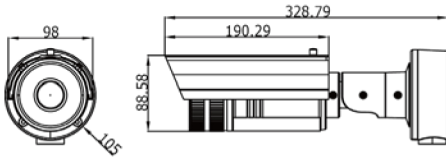

Boyutlar(mm)

Camera	
Image sensor	1/2.8" progressive scan CMOS
Min. illumination	0.02 lux@F1.2, AGC on, 0.027 lux@F1.4, AGC on, 0 lux with IR
Shutter time	1s ~ 1/100,000s
Slow shutter	Yes
Lens	2.8 ~ 12mm @F1.4, angle of view: 113° ~ 33.8° (-Z: motorized VF lens) * 8~20mm @F1.6 lens (optional), angle of view: 40° ~16.5°
Lens mount	Φ14
Auto iris	DC drive
Day & night	ICR (Auto/Schedule/Alarm Trigger)
Digital noise reduction	3D DNR
Wide dynamic range	DWDR
Compression standard	
Video compression	H.264 / MPEG4 / MJPEG
H.264 codec profile	Baseline profile / main profile / high profile
Video bit rate	32 Kbps ~ 16 Mbps
Audio compression	G.711 / G.726 / MP2L2 *only for -S model
Audio bit rate	64Kbps (G.711) / 16Kbps (G.726) *only for -S model
Image	
Max. resolution	1920 x 1080
Frame rate	50 Hz: 25fps (1920 x 1080), 25fps (1280 x 960), 25fps (1280 x 720) 60 Hz: 30fps (1920 x 1080), 30fps (1280 x 960), 30fps (1280 x 720)
3rd stream	Independent setting, up to: 50Hz: 25fps (1920 x 1080), 60Hz: 30fps (1920 x 1080)
Image settings	Rotate mode, saturation, brightness, contrast, grayscale adjustable through client software or web browser
BLC	Yes, zone configurable
HLC	Yes
Defog	Yes
EIS	Yes
Picture overlay	128 x 128, BMP 24bit, zone configurable
ROI	Yes, up to 4 configurable areas.
Network	
Network storage	NAS
Alarm trigger	Intrusion detection, Defocus detection, Motion detection, Face detection, Dynamic analysis, Tampering alarm, Network disconnect, IP address conflict, Storage exception
Protocols	TCP/IP, ICMP, HTTP, HTTPS, FTP, DHCP, DNS, DDNS, RTP, RTSP, RTCP, PPPoE, NTP, UPnP, SMTP, SNMP, IGMP, 802.1X, QoS, IPv6, Bonjour (SIP optional)
Security	User authentication, watermark, IP address filtering, anonymous access, reset
System compatibility	ONVIF, PSIA, CGI
Interface	
Communication interface	1 RJ45 10M / 100M ethernet port
On-board storage	Built-in Micro SD/SDHC/SDXC slot, up to 64 GB
Reset button	Yes
General	
Operating conditions	-30°C ~ 60°C (-22°F ~ 140°F), humidity 95% or less (non-condensing) -H: -40°C ~ 60°C (-40°F ~ 140°F), with smart heater on
Power supply	12 VDC ± 10%, PoE (802.3af)
Power consumption	Max. 11W -Z/-H: Max. 12W
IR range	Up to 30m Up to 80m with 8~20m VF lens
Ingress protection	IP66
Dimensions	98 x 105 x 328.8 mm
Weight	1700 g (3.75 lbs)