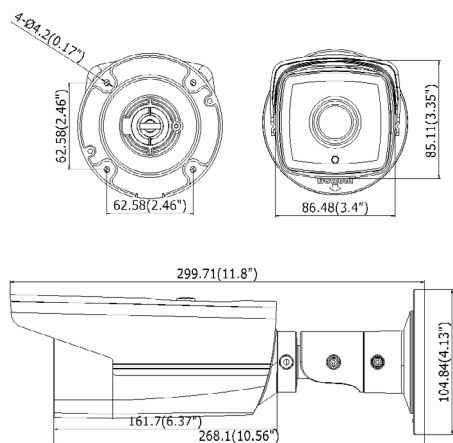

Dimensions

DP-12CD1T-I3/-I5/-I8	
Camera	
Image sensor	1/3" Progressive Scan CMOS
Min. illumination	0.01 Lux @(F1.2,AGC ON), 0 Lux with IR 0.014 Lux @(F1.4,AGC ON), 0 Lux with IR
Shutter time	1/3 s to 1/100,000 s
Lens	4mm, 6mm, 16mm optional, Angle of view: 73.1°(4mm), 46°(6mm), 17.2°(16mm)
Lens mount	M12
Day & night	ICR
Digital noise reduction	3D DNR
Wide dynamic range	Digital WDR
Compression Standard	
Video compression	H.264 / MJPEG
H.264 codec profile	Main Profile
Bit rate	32 Kbps ~ 12 Mbps
Dual Stream	Yes
Image	
Max. Image Resolution	1280 x 960
Frame rate	50 Hz: 25 fps (1280 x 960), 25 fps (1280 x 720), 25 fps (704 x 576), 25 fps (640 x 480) 60 Hz: 30 fps (1280 x 960), 30 fps (1280 x 720), 30 fps (704 x 576), 30 fps (640 x 480)
Image settings	Rotate mode, Saturation, Brightness, Contrast adjustable by client software or web browser
Backlight compensation	Yes, zone optional
ROI	Support
Network	
Network storage	NAS (Support NFS,SMB/CIFS)
Alarm trigger	Intrusion detection, Line crossing detection, Motion detection, Dynamic Analysis, Tampering alarm, Network disconnect, IP address conflict, Storage full, Storage error
Protocols	TCP/IP, ICMP, HTTP, HTTPS, FTP, DHCP, DNS, DDNS, RTP, RTSP, RTCP, PPPoE, NTP, UPnP, SMTP, SNMP, IGMP, 802.1X, QoS, IPv6, Bonjour
System compatibility	ONVIF, PSIA, CGI, ISAPI
General functionalities	One-key reset, Flash-prevention, dual stream, heartbeat, mirror, password protection, privacy mask, watermark, IP address filtering, Anonymous access
Interface	
Communication interface	1 RJ45 10M / 100M Ethernet interface
General	
Operating conditions	-30 °C ~ 60 °C (-22°F ~ 140 °F) humidity 95% or less (non-condensing)
Power supply	12 VDC ± 10%, PoE (802.3af)
Power consumption	I3: Max. 5W I5: Max. 6.5W I8: Max. 9.5W
Ingress protection level	IP66
IR range	I3: 30 meters I5: 50 meters I8: 80 meters
Dimensions	299.71 × 86.48 × 85.11(11.8" × 3.4" × 3.35")
Weight	1200g