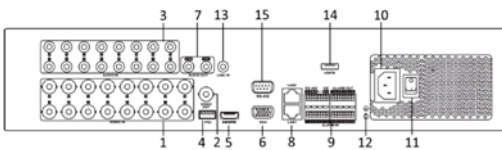

Rear Panel of DS-8100HGHI-SH

1. 1 VIDEO IN
2. 2 VIDEO OUT
3. 3 AUDIO IN, RCA Connector
4. 4 USB Port
5. 5 HDMI Interface
6. 6 VGA Interface
7. 7 CVBS AUDIO OUT and VGA AUDIO OUT
8. 8 LAN1 LAN2 Network Interfaces
9. 9 RS-485 Serial Interface, Keyboard Interface, ALARM IN and ALARM OUT
10. 10 100~240V AC Power Input
11. 11 Power Switch
12. 12 GND
13. 13 LINE IN
14. 14 eSATA Interface
15. 15 RS-232 Serial Port

	DP-2104HGHI-SH	DP-2108HGHI-SH	DP-2116HGHI-SH	DP-2124HGHI-SH	DS-2132HGHI-SH
Video/Audio input					
Video compression	H.264				
Analog and HD-TVI video input	4-ch	8-ch	16-ch	24-ch	32-ch
	BNC interface (1.0Vp-p, 75 Ω)				
Supported camera types	720P25, 720P30, 720P50, 720P60, 1080P25, 1080P30, CVBS				
IP video input	1-ch (up to 4-ch) Up to 2MP resolution	2-ch (up to 8-ch)	2-ch (up to 16-ch)	16-ch (up to 32-ch)	
Audio compression	G.711u				
Audio input	4-ch	8-ch	16-ch		
	RCA (2.0 Vp-p, 1 KΩ)				
Two-way audio in	1-ch, RCA (2.0 Vp-p, 1 KΩ)				
Video/Audio output					
HDMI / VGA output	1920 × 1080 / 60 Hz, 1280 × 1024 / 60 Hz, 1280 × 720 / 60 Hz, 1024 × 768 / 60 Hz				
CVBS output	1-ch, BNC (1.0 Vp-p, 75 Ω), resolution: PAL: 704 × 576, NTSC: 704 × 480				
Encoding resolution	Main stream: 1080P (non-real-time) / 720P / WD1 / VGA / 4CIF / CIF Sub-stream: WD1(non-real-time) / 4CIF(non-real-time) / CIF / QCIF / QVGA				
Frame rate	Main stream: 1/16 fps ~ Real time frame rate Sub-stream: 1/16 fps ~ Real time frame rate				
Video bitrate	32 Kbps-6 Mbps				
Audio output	2-ch, RCA (Linear, 1KΩ, for VGA output and CVBS output respectively)				
Audio bitrate	64 Kbps				
Dual-stream	Support				
Stream type	Video, Video & Audio				
Synchronous playback	4-ch	8-ch	16-ch	24-ch	32-ch
Playback resolution	1080P / 720P / VGA / WD1 / 4CIF / CIF / QVGA / QCIF				
Network management					
Remote connections	128				
Network protocols	TCP/IP, PPPoE, DHCP, DNS, DDNS, NTP, SADP, SMTP, SNMP, NFS, iSCSI, UPnP™, HTTPS				
Hard disk					
Type	8 SATA interfaces for 8 HDDs; 1 eSATA interface				
Capacity	Up to 4 TB capacity for each disk				
External interface					
Network interface	2; 10M / 100M / 1000M self-adaptive Ethernet interface				
Serial interface	RS-232, RS-485, Keyboard				
Alarm in/out	16 / 4				
USB port	3 × USB2.0				
General					
Power supply	100 ~ 240VAC, 47 ~ 63HZ				
Consumption (without hard disks)	≤ 30W	≤ 40W	≤ 55W	≤ 60W	≤ 67W
Working temperature	-10 °C ~+55 °C (14 °F ~ 131 °F)				
Working humidity	10% ~ 90%				
Chassis	19-inch rack-mounted 2U chassis				
Dimensions (W × D × H)	445 × 470 × 90 mm (17.5 × 18.5 × 3.5 inch)				
Weight (without hard disks)	≤ 8Kg (17.6 lb)