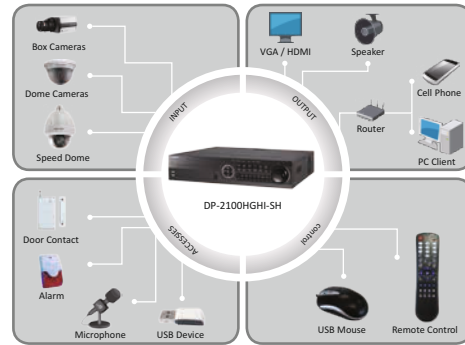

## Turbo HD DVR

### Key features

- H.264 & Dual-stream video compression
- Support HD-TVI/analog/IP camera triple hybrid
- Support both HD-TVI and analog cameras with adaptive access
- Full channel@720P resolution real-time and 1080P no-real-time recording
- HDMI and VGA output at up to 1920×1080P resolution
- Long transmission distance over coax cable
- Support up to 16-ch synchronous playback

### Rear Panel of DS-8100HGHI-SH

- 1 VIDEO IN
- 2 VIDEO OUT
- 3 AUDIO IN, RCA Connector
- 4 USB Port
- 5 HDMI Interface
- 6 VGA Interface
- 7 CVBS AUDIO OUT and VGA AUDIO OUT
- 8 LAN1 LAN2 Network Interfaces
- 9 RS-485 Serial Interface, Keyboard Interface, ALARM IN and ALARM OUT
- 10 100~240V AC Power Input
- 11 Power Switch
- 12 GND
- 13 LINE IN
- 14 eSATA Interface
- 15 RS-232 Serial Port