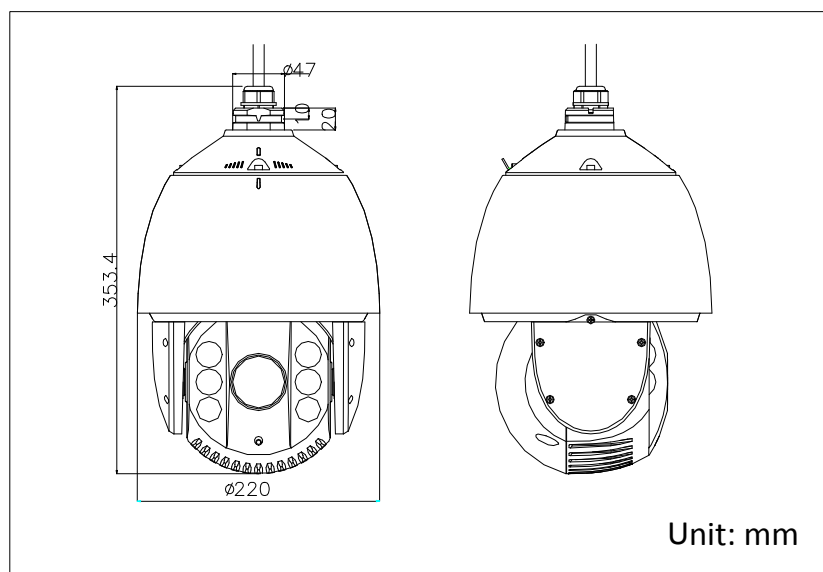

Dimensions

Order models

- DP-22AE7223TI-A, 24VAC, outdoor

Accessories