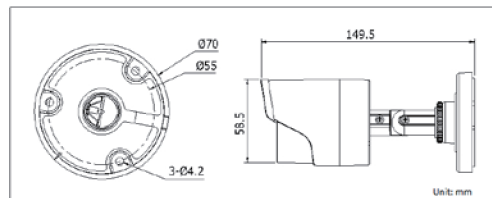

## HD1080P IR Bullet Kamera

### Dimensions

DP-22E16D1T-IR	
<b>Camera</b>	
Image Sensor	1 / 3" Progressive Scan CMOS      1 / 2.7" Progressive Scan CMOS
Signal System	PAL / NTSC
Effective Pixels	1930(H)*1088(V)
Min. Illumination	0.1 Lux @ (F1.2,AGC ON),0 Lux with IR
Shutter Time	1 / 25(1 / 30) s to 1 / 50,000 s
Lens	2.8mm      3.6mm (6mm optional)
	Angle of View: 90°(2.8mm)      Angle of View: 80°(3.6mm), 55.4°(6mm)
Lens Mount	M12
Day & Night	ICR
Angle Adjustment	Pan: 0 - 360°, Tilt: 0 - 90°, Rotation: 0 - 360°
Synchronization	Internal synchronization
Video Frame Rate	1080p@25fps / 1080p@30fps
HD Video Output	1 Analog HD output
S / N Ratio	More than 52dB
<b>Menu</b>	
Camera ID	On / off (0-255)
AGC	Support
D / N Mode	Color/ BW/ Auto/ EXT
White Balance	Auto/ User/ Push/ 8000K/ 6000K/ 4200K/ 3000K
Privacy Mask	On / Off, maximum 2 zones
Motion Detection	On / Off, maximum 4 zones
BLC	Support
Anti-flicker	On / off
Language	English/ Chinese
Functions	Digital noise reduction, Mirror
<b>General</b>	
Working Temperature / Humidity	-40 °C - 60 °C (-40 °F - 140 °F) Humidity 90% or less (non-condensing)
Power Supply	12 VDC
Power Consumption	Max. 3W
Weather Proof Ratings	IP66
IR Range	Up to 20m
Communication	Up the coax Protocol: HIKVISION-C(Coaxitron)
Dimensions	Φ 70×149.5 mm (Φ 2.76" ×5.89")
Weight	360g (0.79 lb)