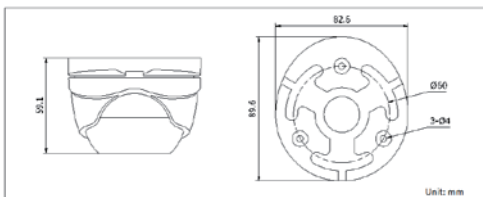

DP-22E56D1T-IRM

HD1080P IR Turret Camera

DUNLOP
By Hikvision Digital Technology
TURBO HD

Key features

- HD1080P Video Output
- Adopt HDTV Technology
- True Day/Night, Smart IR
- 20m IR distance
- IP66 weatherproof
- OSD menu controlled via UTC

Dimensions

DP-22E56D1T-IRM	
Camera	
Image Sensor	1 / 2.7" Progressive Scan CMOS
Signal System	PAL / NTSC
Effective Pixels	1930(H)*1088(V)
Min. Illumination	0.1 Lux @(F1.2,AGC ON), 0 Lux with IR
Shutter Time	1 / 25(1 / 30) s to 1 / 50,000 s
Lens	3.6mm (6mm optional)
	Angle of View: 80°(3.6mm), 55.4°(6mm)
Lens Mount	M12
Angle Adjustment	Pan: 0 - 360°, Tilt: 0 - 75°, Rotation: 0 - 360°
Day & Night	ICR
Synchronization	Internal synchronization
Video Frame Rate	1080p@25fps / 1080p@30fps
HD Video Output	1 Analog HD output
S / N Ratio	More than 52dB
Menu	
Camera ID	On / off (0-255)
AGC	Support
D / N Mode	Color/ BW/ Auto/ EXT
White Balance	Auto/ User/ Push/ 8000K/ 6000K/ 4200K/ 3000K
Privacy Mask	On / Off, maximum 2 zones
Motion Detection	On / Off, maximum 4 zones
BLC	Support
Anti-flicker	On / off
Language	English/ Chinese
Functions	Digital noise reduction, Mirror
General	
Working Temperature	-40 °C - 60 °C (-40 °F - 140 °F)
Humidity	Humidity 90% or less (non-condensing)
Power Supply	12 VDC
Power Consumption	Max. 3W
Weather Proof Ratings	IP66
IR Range	Up to 20m
Communication	Up the coax Protocol: HIKVISION-C(Coaxitron)
Dimensions	89.6 × 59.1 mm (3.53" × 2.33")
Weight	400g (0.88 lb)