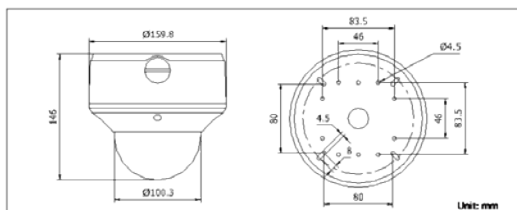

Dimensions

DP-22CD4312FWD-IZ	
Camera	
Image sensor	1/3" progressive scan CMOS
Min. illumination	0.01 lux@F1.2, AGC on, 0.014 lux@F1.4, AGC on, 0 lux with IR
Shutter time	1s ~ 1/100,000s
Slow shutter	Yes
Lens	2.8 ~ 12mm @F1.4, angle of view: 98.4° ~ 30.2° (-Z: motorized VF lens) 8-32mm @ F1.4,, angle of view: 27.8°-9.1
Lens mount	Φ14
Angle adjustment	Pan: 0° ~ 355°, tilt: 0° ~ 75°, rotation: 0° ~ 355°
Auto iris	DC drive
Day & night	ICR (Auto/Schedule/Alarm Trigger)
Digital noise reduction	3D DNR
Wide dynamic range	120dB WDR
Compression standard	
Video compression	H.264 / MPEG4 / MJPEG
H.264 codec profile	Baseline profile / main profile / high profile
Video bit rate	32 Kbps ~ 16 Mbps
Audio compression	G.711/G.722.1/G.726/MP2L2
Audio bit rate	64Kbps(G.711) / 16Kbps(G.722.1) / 16Kbps(G.726) / 32-128Kbps(MP2L2) *only for -S model
Image	
Max. resolution	1280 x 960
Frame rate	50 Hz: 25fps (1280 x 960), 50fps (1280 x 720) 60 Hz: 30fps (1280 x 960), 60fps (1280 x 720)
3rd stream	Independent setting, up to: 50Hz: 25fps (1280 x 960), 60Hz: 30fps (1280 x 960)
Image settings	Rotate mode, saturation, brightness, contrast, grayscale adjustable through client software or web browser
BLC	Yes, zone configurable
Defog	Yes
EIS	Yes
Picture overlay	128 x 128, BMP 24bit, zone configurable
ROI	Support
Network	
Network storage	NAS
Alarm trigger	Intrusion detection, Defocus detection, Motion detection, Face detection, line crossing detection, Dynamic analysis, Tampering alarm, Network disconnect, IP address conflict, Storage exception
Protocols	TCP/IP, ICMP, HTTP, HTTPS, FTP, DHCP, DNS, DDNS, RTP, RTSP, RTCP, PPPoE, NTP, UPnP, SMTP, SNMP, IGMP, 802.1X, QoS, IPv6, Bonjour (SIP optional)
Security	User authentication, watermark, IP address filtering, anonymous access, reset
System compatibility	ONVIF, PSIA, CGI
Interface	
Communication interface	1 RJ45 10M / 100M ethernet port
Video Output	1 Vp-p composite output (75 Ω/RCA, for lens adjustment when installation)
On-board storage	Built-in Micro SD/SDHC/SDXC slot, up to 64 GB
General	
Operating conditions	-30°C ~ 60°C (-22°F ~ 140°F), humidity 95% or less (non-condensing) -H: -40°C ~ 60°C (-40°F ~ 140°F) , with smart heater on
Power supply	24 VAC ± 10%, PoE (802.3af)
Power consumption	Max. 12.5W
IR range	Up to 30m
Ingress protection	IP66
Impact protection	IEC60068-2-75Eh, 20J; EN50102, up to IK10
Dimensions	Φ 159.8 × 146 mm (Φ 6.29" × 5.75")
Weight	2100 g (4.62 lbs)