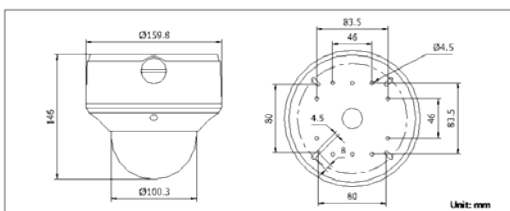

Dimensions

DP-22CD4324F-IZ	
Camera	
Image sensor	1/2.8" progressive scan CMOS
Min. illumination	0.01 lux@F1.2, AGC on, 0.014 lux@F1.4, AGC on, 0 lux with IR
Shutter time	1s ~ 1/100,000s
Slow shutter	Yes
Lens	2.8 ~ 12mm @F1.4, angle of view: 113° ~ 33.8° (-Z: motorized VF lens) 8mm-32mm @ F1.4 angle of view: 31.2°~10.2°
Lens mount	Φ14
Angle adjustment	Pan: 0° ~ 355°, tilt: 0° ~ 75°, rotation: 0° ~ 355°
Auto iris	DC drive
Day & night	ICR (Auto/Schedule/Alarm Trigger)
Digital noise reduction	3D DNR
Wide dynamic range	DWDR
Compression standard	
Video compression	H.264 / MPEG4 / MJPEG
H.264 codec profile	Baseline profile / main profile / high profile
Video bit rate	32 Kbps ~ 16 Mbps
Audio compression	G.711/G.722.1/G.726/MP2L2
Audio bit rate	64Kbps(G.711) / 16Kbps(G.722.1) / 16Kbps(G.726) / 32-128Kbps(MP2L2) *only for -S model
Image	
Max. resolution	1920 x 1080
Frame rate	50 Hz: 25fps (1920 x 1080), 25fps (1280 x 960), 25fps (1280 x 720) 60 Hz: 30fps (1920 x 1080), 30fps (1280 x 960), 30fps (1280 x 720)
3rd stream	Independent setting, up to: 50Hz: 25fps (1920 x 1080), 60Hz: 30fps (1920 x 1080)
Image settings	Rotate mode, saturation, brightness, contrast, grayscale adjustable through client software or web browser
BLC	Yes, zone configurable
HLC	Yes
Defog	Yes
EIS	Yes
Picture overlay	128 x 128, BMP 24bit, zone configurable
ROI	Support
Network	
Network storage	NAS
Alarm trigger	Intrusion detection, Defocus detection, Motion detection, Face detection, line crossing detection, Dynamic analysis, Tampering alarm, Network disconnect, IP address conflict, Storage exception
Protocols	TCP/IP, ICMP, HTTP, HTTPS, FTP, DHCP, DNS, DDNS, RTP, RTSP, RTCP, PPPoE, NTP, UPnP, SMTP, SNMP, IGMP, 802.1X, QoS, IPv6, Bonjour (SIP optional)
Security	User authentication, watermark, IP address filtering, anonymous access, reset
System compatibility	ONVIF, PSIA, CGI
Interface	
Communication interface	1 RJ45 10M / 100M ethernet port
Video Output	1 Vp-p composite output (75 Ω/RCA, for lens adjustment when installation)
On-board storage	Built-in Micro SD/SDHC/SDXC slot, up to 64 GB
General	
Operating conditions	-30°C ~ 60°C (-22°F ~ 140°F), humidity 95% or less (non-condensing) -H: -40°C ~ 60°C (-40°F ~ 140°F) , with smart heater on
Power supply	24 VAC ± 10%, PoE (802.3af)
Power consumption	Max. 12.5W
IR range	Up to 30m
Ingress protection	IP66
Impact protection	IEC60068-2-75Eh, 20J; EN50102, up to IK10
Dimensions	Φ 159.8 x 146mm (Φ 6.29" x 5.75")
Weight	2100g (4.62 lbs)