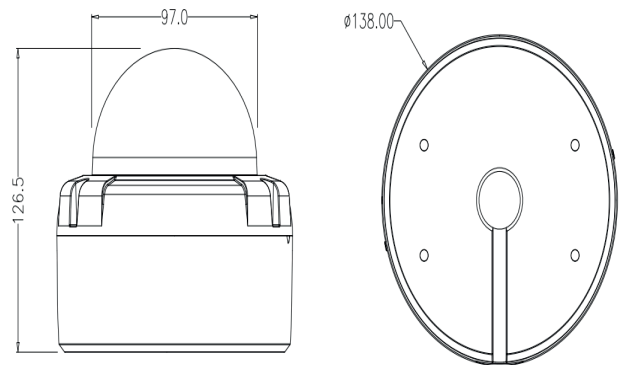

SC-I122V-SZW

2 MP Motorized Zoom Lens Network Dome Camera (STARVIS)

Key Features

- Up to 2 Megapixel high resolution
- H.265 / H.264 video formats
- POE & DC 12V integration design
- 2.8~12mm motorized zoom lens
- Up to 30 meter IR range
- Dual video streams
- 120dB Wide Dynamic Range
- 3D Digital Noise Reduction
- IP66 weather-proof protection
- Support IE, Chrome, Safari, Firefox
- Latest ONVIF V2.4.1 supported
- Browser plug-in free

Specifications

Camera	
Image Sensor	1/2.8" Progressive Scan CMOS
Min. Illumination	Color: 0.001Lux @ (F1.6) ,B/W: 0 Lux with IR
Lens	2.8~12mm motorized zoom lens
Day & Night	IR cut filter with auto switch
DNR	3D DNR
Wide Dynamic Range	120dB
P&T rotation	Pan: 0° ~ 355°, Tilt: 0° ~ 90°, Rotation: 0° ~ 30°
Compression Standard	
Video Compression	H.265 / H.264
Dual streams	Support
Image	
Max. Resolution	1920 x 1080
Frame Rate	50Hz: 25fps (1920×1080) 60Hz: 30fps (1920×1080)
Image Setting	WDR, Compression, Rotate mode, Saturation, Brightness, Contrast
ROI Codec	Support, 8 regions
Network	
Alarm Trigger	Motion detection, Network disconnect, IP address conflict
Standards	ONVIF (PROFILE S, PROFILE G), CGI, RTSP, RTMP
Interface	
Communication	1 RJ45 100M/1000M Ethernet port
On-board storage	Build-in Micro SD/SDHC/SDXC slot, up to 128GB
Alarm interface	1x Alarm I/O
Audio interface	1x Audio in
General	
Operating Conditions	Temperature: -30°C – 60°C (-22°F – 140°F)
	Humidity: 95% or less (non-condensing)
Power Supply	DC12V ± 10%, PoE (802.3af)
Power Consumption	Max. 8W
IR Range	Approx. 30 meters (100 feet)
Ingress Protection	IP66
Dimensions	Φ138 × 126.5 (5.4" × 5")