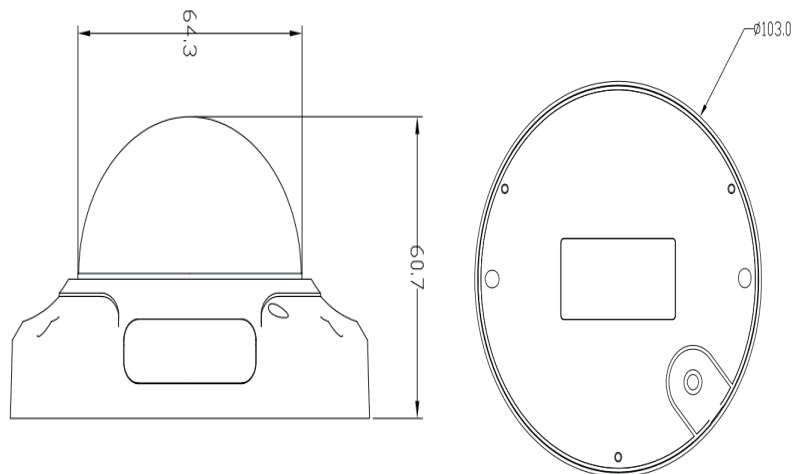

SC-I142F

4MP Fixed Lens Dome Camera

Key Features

- Up to 4 Megapixel high resolution
- H.265 / H.264 video formats
- POE & DC 12V integration design
- 4mm, 6mm M12 fixed lens option
- Up to 15 meter IR range
- Dual video streams
- 80dB Wide Dynamic Range
- 3D Digital Noise Reduction
- IP66 weather-proof protection
- Support IE, Chrome, Safari, Firefox
- Latest ONVIF V2.4.1 supported
- Browser plug-in free

Specification

Camera	
Image Sensor	1/3" Progressive Scan CMOS
Min. Illumination	Color: 0.01Lux @ (F1.6) ,B/W: 0 Lux with IR
Lens	4mm / 6mm M12 fixed lens
Day & Night	IR cut filter with auto switch
DNR	3D DNR
Wide Dynamic Range	80dB
P&T rotation	Pan: 0° ~ 30°, Tilt: 0° ~ 75°
Compression Standard	
Video Compression	H.265 / H.264
Dual streams	Support
Image	
Max. Resolution	2560 x 1440
Frame Rate	50Hz: 25fps(2560 x 1440, 1920 x 1080) 60Hz: 25fps(2560 x 1440, 1920 x 1080)
Image Setting	DWDR, Compression, Rotate mode, Saturation, Brightness, Contrast
ROI Codec	Support, 8 regions
Network	
Alarm Trigger	Motion detection, Network disconnect, IP address conflict
Standards	ONVIF (PROFILE S, PROFILE G), CGI, RTSP, RTMP
Interface	
Communication	1 RJ45 10M/100M Ethernet port
On-board storage	N/A
Alarm interface	N/A
Audio interface	N/A
General	
Operating Conditions	Temperature: -30°C – 60°C (-22°F – 140°F)
	Humidity: 95% or less (non-condensing)
Power Supply	DC12V ± 10%, PoE (802.3af)
Power Consumption	Max. 5W
IR Range	Approx. 15 meters (50 feet)
Ingress Protection	IP66
Dimensions	Φ103 × 60.7 (4" × 2.3")