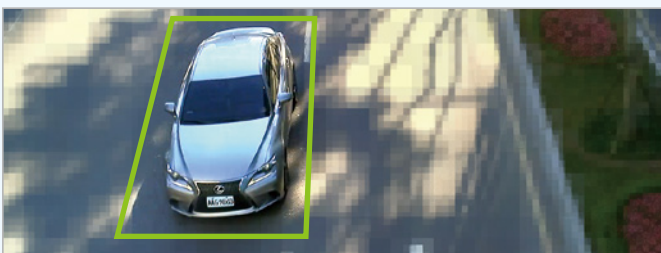

Smart Stream - Auto Mode