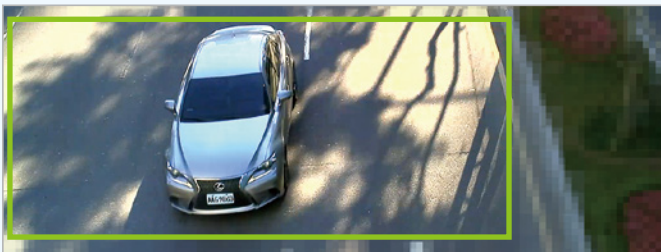

VIVOTEK's FD8382 is a series of economical but professional outdoor fixed dome network cameras. They join the ranks of VIVOTEK's 5MP Lite series which offer up to 15 fps at 5-Megapixel or 30 fps at 1080p resolution at a competitive price. To create the perfect focus required to reap the benefits of higher resolutions, VIVOTEK's FD8382 series provides the options of both fixed focus, used for simple operation without additional power, and remote focus with built-in stepping motors and P-iris for precise adjustment remotely.

To ensure higher resolution even in outdoor and harsh environments, VIVOTEK's FD8382 series is also armed with IP66-rated housing to help the camera body withstand rain, dust and even high pressure water jets from any direction, while its IK10-rated housing provides protection against acts of vandalism or other impacts. Additionally, a wide operating temperature range further improves the FD8382-EVF2 and the FD8382-ETV's performance and reliability in extremely cold or warm weather, even when using PoE.

### Key Features

- 5-Megapixel CMOS Sensor
- 15 fps @ 2560x1920
- 3 ~ 9 mm, Vari-focal, Remote Focus, P-iris Lens (FD8382-TV/ETV)
- Built-in IR Illuminators, Effective up to 30 Meters
- WDR Enhanced for Unparalleled Visibility in Bright and Dark Environments
- Smart Stream to Optimize Bandwidth Efficiency
- 3D Noise Reduction
- Two-way Audio
- Video Rotation for Corridor View
- Weather-proof IP66-rated and Vandal-proof IK10-rated Housing
- Support Installation with AM-713 Outdoor Conduit Box
- Extreme Weather Support with PoE (FD8382-EVF2/ETV)
- VIVOTEK VCA (Video Content Analysis) Support