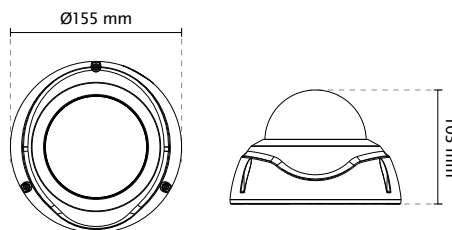

## Technical Specifications

|                                      |                                                                                                                                                                                                                                                                                                     |                               |                                                                                                                                                                                                                                                                      |
|--------------------------------------|-----------------------------------------------------------------------------------------------------------------------------------------------------------------------------------------------------------------------------------------------------------------------------------------------------|-------------------------------|----------------------------------------------------------------------------------------------------------------------------------------------------------------------------------------------------------------------------------------------------------------------|
| <b>Model</b>                         | FD8382-TV: Vari-focal, P-iris, Remote Focus<br>FD8382-ETV: Vari-focal, P-iris, Remote Focus, Extreme Weather<br>FD8382-VF2: Fixed-focal<br>FD8382-EVF2: Fixed-focal, Extreme Weather                                                                                                                | <b>Interface</b>              | 10 Base-T/100 BaseTX Ethernet (RJ-45)<br>*It is highly recommended to use standard CAT5e & CAT6 cables which are compliant with the 3P/ETL standard.                                                                                                                 |
| <b>System Information</b>            |                                                                                                                                                                                                                                                                                                     | <b>ONVIF</b>                  | Supported, specification available at <a href="http://www.onvif.org">www.onvif.org</a>                                                                                                                                                                               |
| <b>CPU</b>                           | Multimedia SoC (System-on-Chip)                                                                                                                                                                                                                                                                     | <b>Intelligent Video</b>      |                                                                                                                                                                                                                                                                      |
| <b>Flash</b>                         | 1Gb                                                                                                                                                                                                                                                                                                 | <b>Video Motion Detection</b> | Five-window video motion detection                                                                                                                                                                                                                                   |
| <b>RAM</b>                           | 4Gb                                                                                                                                                                                                                                                                                                 | <b>VCA</b>                    | Line crossing detection, field detection, loitering detection<br>*Available per project request.                                                                                                                                                                     |
| <b>Camera Features</b>               |                                                                                                                                                                                                                                                                                                     | <b>Alarm and Event</b>        |                                                                                                                                                                                                                                                                      |
| <b>Image Sensor</b>                  | 1/3.2" Progressive CMOS                                                                                                                                                                                                                                                                             | <b>Alarm Triggers</b>         | Motion detection, manual trigger, digital input, periodical trigger, system boot, recording notification, camera tampering detection, audio detection                                                                                                                |
| <b>Maximum Resolution</b>            | 2560x1920 (5MP)                                                                                                                                                                                                                                                                                     | <b>Alarm Events</b>           | Event notification using digital output, HTTP, SMTP, FTP, NAS server and SD Card<br>File upload via HTTP, SMTP, FTP, NAS server and SD card                                                                                                                          |
| <b>Lens Type</b>                     | FD8382-TV/FD8382-ETV: Vari-focal<br>FD8382-VF2/FD8382-EVF2: Fixed-focal                                                                                                                                                                                                                             | <b>General</b>                |                                                                                                                                                                                                                                                                      |
| <b>Focal Length</b>                  | FD8382-TV/FD8382-ETV: f = 3 ~ 9 mm<br>FD8382-VF2/FD8382-EVF2: f = 2.8 mm                                                                                                                                                                                                                            | <b>Smart Focus System</b>     | FD8382-TV/FD8382-ETV: Remote Focus                                                                                                                                                                                                                                   |
| <b>Aperture</b>                      | FD8382-TV/FD8382-ETV: F1.2 ~ F2.3<br>FD8382-VF2/FD8382-EVF2: F1.8                                                                                                                                                                                                                                   | <b>Connectors</b>             | RJ-45 cable connector for Network/PoE connection<br>Audio input<br>Audio output<br>DC 12V power input<br>Digital input*1<br>Digital output*1                                                                                                                         |
| <b>Auto-iris</b>                     | P-iris (FD8382-TV/FD8382-ETV)                                                                                                                                                                                                                                                                       | <b>LED Indicator</b>          | System power and status indicator                                                                                                                                                                                                                                    |
| <b>Field of View</b>                 | FD8382-TV/FD8382-ETV:<br>35° ~ 78° (Horizontal)<br>27° ~ 54° (Vertical)<br>44° ~ 101° (Diagonal)<br>FD8382-VF2/FD8382-EVF2:<br>90° (Horizontal)<br>67° (Vertical)<br>118° (Diagonal)                                                                                                                | <b>Power Input</b>            | DC 12V<br>FD8382-TV/-VF2: IEEE 802.3af/at PoE Class 0<br>FD8382-ETV/-EVF2: IEEE 802.3at PoE Class 4                                                                                                                                                                  |
| <b>Shutter Time</b>                  | 1/5 sec. to 1/32,000 sec.                                                                                                                                                                                                                                                                           | <b>Power Consumption</b>      | FD8382-TV: Max. 9.5 W<br>FD8382-ETV: Max. 25 W (Heater on)<br>FD8382-VF2: Max. 9 W<br>FD8382-EVF2: Max. 25 W (Heater on)                                                                                                                                             |
| <b>WDR Technology</b>                | WDR Enhanced                                                                                                                                                                                                                                                                                        | <b>Dimensions</b>             | Ø 155 x 103 mm                                                                                                                                                                                                                                                       |
| <b>Day/Night</b>                     | Removable IR-cut filter for day & night function                                                                                                                                                                                                                                                    | <b>Weight</b>                 | 920 g                                                                                                                                                                                                                                                                |
| <b>Minimum Illumination</b>          | FD8382-TV/FD8382-ETV:<br>0.04 Lux @ F1.2 (Color)<br>0.001 Lux @ F1.2 (B/W)<br>FD8382-VF2/FD8382-EVF2:<br>0.39 Lux @ F1.8 (Color)<br>0.001 Lux @ F1.8 (B/W)                                                                                                                                          | <b>Casing</b>                 | Weather-proof IP66-rated housing<br>Vandal-proof IK10-rated metal housing                                                                                                                                                                                            |
| <b>Pan/tilt/zoom Functionalities</b> | ePTZ:<br>48x digital zoom (4x on IE plug-in, 12x built in)                                                                                                                                                                                                                                          | <b>Safety Certifications</b>  | FD8382-TV/FD8382-ETV:<br>CE, LVD, FCC Class A, VCCI, C-Tick, UL<br>FD8382-VF2/FD8382-EVF2:<br>CE, LVD, FCC Class A, VCCI, C-Tick                                                                                                                                     |
| <b>IR Illuminators</b>               | Built-in IR illuminators, effective up to 30 meters with Smart IR<br>IR LED*8                                                                                                                                                                                                                       | <b>Operating Temperature</b>  | FD8382-VF2/FD8382-TV:<br>Starting Temperature: -10°C ~ 50°C (14°F ~ 122°F)<br>Working Temperature: -20°C ~ 50°C (-4°F ~ 122°F)<br>FD8382-EVF2/FD8382-ETV:<br>Starting Temperature: -40°C ~ 50°C (-40°F ~ 122°F)<br>Working Temperature: -50°C ~ 50°C (-58°F ~ 122°F) |
| <b>On-board Storage</b>              | Slot type: Micro SD/SDHC/SDXC card slot<br>Seamless Recording                                                                                                                                                                                                                                       | <b>Warranty</b>               | 36 months (FD8382-TV/FD8382-ETV)<br>24 months (FD8382-VF2/FD8382-EVF2)                                                                                                                                                                                               |
| <b>Video</b>                         |                                                                                                                                                                                                                                                                                                     | <b>System Requirements</b>    |                                                                                                                                                                                                                                                                      |
| <b>Compression</b>                   | H.264 & MJPEG                                                                                                                                                                                                                                                                                       | <b>Operating System</b>       | Microsoft Windows 7/8/Vista/XP/2000                                                                                                                                                                                                                                  |
| <b>Maximum Frame Rate</b>            | 15 fps @ 2560x1920<br>15 fps @ 2048x1536<br>30 fps @ 1920x1080<br>In both compression modes                                                                                                                                                                                                         | <b>Web Browser</b>            | Mozilla Firefox 7~43 (streaming only)<br>Internet Explorer 7/8/9/10/11                                                                                                                                                                                               |
| <b>Maximum Streams</b>               | 4 simultaneous streams                                                                                                                                                                                                                                                                              | <b>Other Players</b>          | VLC: 1.1.11 or above<br>Quicktime: 7 or above                                                                                                                                                                                                                        |
| <b>S/N Ratio</b>                     | 67 dB                                                                                                                                                                                                                                                                                               | <b>Included Accessories</b>   |                                                                                                                                                                                                                                                                      |
| <b>Dynamic Range</b>                 | 70 dB                                                                                                                                                                                                                                                                                               | <b>CD</b>                     | User's manual, quick installation guide, Installation Wizard 2                                                                                                                                                                                                       |
| <b>Video Streaming</b>               | Adjustable resolution, quality and bitrate; Smart Stream                                                                                                                                                                                                                                            | <b>Others</b>                 | Quick installation guide, warranty card, alignment sticker/<br>desiccant bag, screw pack                                                                                                                                                                             |
| <b>Image Settings</b>                | Adjustable image size, quality and bit rate, Time stamp, text overlay, flip & mirror, Configurable brightness, contrast, saturation, sharpness, white balance, exposure control, gain, backlight compensation, privacy masks, Scheduled profile settings, 3D noise reduction, video rotation, defog | <b>Dimensions</b>             |                                                                                                                                                                                                                                                                      |
| <b>Audio</b>                         |                                                                                                                                                                                                                                                                                                     |                               |                                                                                                                                                                                                                                                                      |
| <b>Audio Capability</b>              | Two-way Audio (full duplex)                                                                                                                                                                                                                                                                         |                               |                                                                                                                                                                                                                                                                      |
| <b>Compression</b>                   | G.711, G.726                                                                                                                                                                                                                                                                                        |                               |                                                                                                                                                                                                                                                                      |
| <b>Interface</b>                     | External microphone input<br>External line output                                                                                                                                                                                                                                                   |                               |                                                                                                                                                                                                                                                                      |
| <b>Network</b>                       |                                                                                                                                                                                                                                                                                                     |                               |                                                                                                                                                                                                                                                                      |
| <b>Users</b>                         | Live viewing for up to 10 clients                                                                                                                                                                                                                                                                   |                               |                                                                                                                                                                                                                                                                      |
| <b>Protocols</b>                     | IPv4, IPv6, TCP/IP, HTTP, HTTPS, UPnP, RTSP/RTP/RTCP, IGMP, SMTP, FTP, DHCP, NTP, DNS, DDNS, PPPoE, CoS, QoS, SNMP, 802.1X, UDP, ICMP, ARP, SSL, TLS                                                                                                                                                |                               |                                                                                                                                                                                                                                                                      |