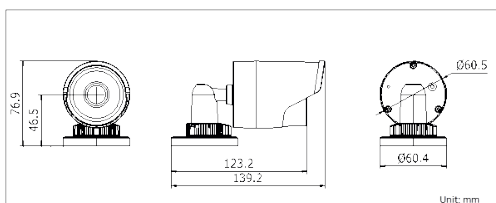

### Key features

- 3MP high resolution
- HD real-time video
- 3D DNR & DWDR & BLC
- IR LEDs: up to 30m
- IP66
- PoE
- Compact design
- Bracket included

### Dimensions

DP-12CD1030F-IZS	
<b>Camera</b>	
Image sensor	1/3" progressive scan CMOS
Min. illumination	0.07 lux @F1.2, AGC ON, 0 lux with IR
Shutter time	1/3s ~ 1/100,000s
Lens	4mm@ F2.0 1920 × 1080:Angle of view: 79°(4mm), 49°(6mm), 23.2°(12mm) 2048 × 1536: Angle of view: 70°(4mm),43.3°(6mm), 20.6°(12mm)
Lens mount	M12
Day & night	IR cut filter with auto switch
Digital noise reduction	3D DNR
Wide dynamic range	Digital WDR
<b>Compression Standard</b>	
Video compression	H.264 / MJPEG
H.264 codec profile	Main profile
Bit rate	32 Kbps ~ 12 Mbps
Dual stream	Yes
<b>Image</b>	
Max. Image Resolution	2048 × 1536
Frame rate	50Hz: 20fps (2048 × 1536), 25fps (1920 × 1080), 25fps (1280 × 720) 60Hz: 20fps (2048 × 1536), 30fps (1920 × 1080), 30fps (1280 × 720)
Image settings	Rotate mode,Saturation, brightness, contrast, sharpness adjust able through client software or web browser
BLC	Yes, zone configurable
ROI	Support
<b>Network</b>	
Network storage	Built-in Micro SD/SDHC/SDXC slot, up to 128G, NAS (Support NFS,SMB/CIFS)
Alarm trigger	Line Crossing, Intrusion Detection, Motion detection, Tampering alarm, Storage exception
Protocols	TCP/IP,ICMP,HTTP,HTTPS,FTP,DHCP,DNS,DDNS,RTP,RTSP,RTCP, PPPoE,NTP,UPnP,SMTP,SNMP,IGMP,802.1X,QoS,IPv6,Bonjour
System compatibility	ONVIF, PSIA, CGI,ISAPI
General functionalities	Flickerless, heartbeat, mirror, privacy mask, watermark, IP address filtering, Anonymous access
Protocol	ONVIF(PROFILE S,PROFILE G),PSIA,CGI,ISAPI
Communication interface	1 RJ45 10 M / 100 M Ethernet interface
Reset Button	Yes
<b>General</b>	
Operating conditions	-30 °C ~ 60 °C humidity 95% or less (non-condensing)
Power supply	12 VDC ± 10% , PoE (802.3af)
Power consumption	Max. 5W (max. 7W with ICR switch)
Weather proof rating	IP66
IR range	20 to 30m
Dimension	60.4×76.9×139.28 mm
Weight	500g