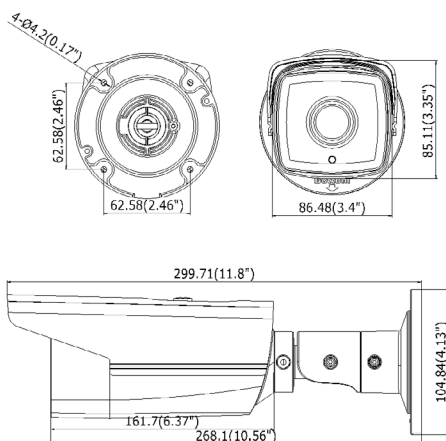

DP-12CD1T12-I3

1.3 Megapixel EXIR Bullet Network Camera

Key features

- 1.3MP resolution
- HD real-time video
- DWDR & 3D DNR
- EXIR illuminators: up to 80m
- IP66
- PoE
- Bracket included

Dimensions

DP-12CD1T12-I3	
Camera	
Image sensor	1/3" Progressive Scan CMOS
Min. illumination	0.01 Lux @(F1.2,AGC ON), 0 Lux with IR 0.014 Lux @(F1.4,AGC ON), 0 Lux with IR
Shutter time	1/3 s to 1/100,000 s
Lens	4mm, 6mm, 16mm optional, Angle of view: 73.1°(4mm), 46°(6mm), 17.2°(16mm)
Lens mount	M12
Day & night	ICR
Digital noise reduction	3D DNR
Wide dynamic range	Digital WDR
Compression Standard	
Video compression	H.264 / MJPEG
H.264 codec profile	Main Profile
Bit rate	32 Kbps ~ 12 Mbps
Dual Stream	Yes
Image	
Max. Image Resolution	1280 x 960
Frame rate	50 Hz: 25 fps (1280 x 960), 25 fps (1280 x 720), 25 fps (704 x 576), 25 fps (640 x 480) 60 Hz: 30 fps (1280 x 960), 30 fps (1280 x 720), 30 fps (704 x 576), 30 fps (640 x 480)
Image settings	Rotate mode, Saturation, Brightness, Contrast adjustable by client software or web browser
Backlight compensation	Yes, zone optional
ROI	Support
Network	
Network storage	NAS (Support NFS,SMB/CIFS)
Alarm trigger	Intrusion detection, Line crossing detection, Motion detection, Dynamic Analysis, Tampering alarm, Network disconnect, IP address conflict, Storage full, Storage error
Protocols	TCP/IP, ICMP, HTTP, HTTPS, FTP, DHCP, DNS, DDNS, RTP, RTSP, RTCP, PPPoE, NTP, UPnP, SMTP, SNMP, IGMP, 802.1X, QoS, IPv6, Bonjour
System compatibility	ONVIF, PSIA, CGI, ISAPI
General functionalities	One-key reset, Flash-prevention, dual stream, heartbeat, mirror, password protection, privacy mask, watermark, IP address filtering, Anonymous access
Interface	
Communication interface	RJ45 10M / 100M Ethernet interface
General	
Operating conditions	-30 °C ~ 60 °C (-22°F ~ 140 °F) humidity 95% or less (non-condensing)
Power supply	12 VDC ± 10% , PoE (802.3af)
Power consumption	I3: Max. 5W I5: Max. 6.5W I8: Max. 9.5W
Ingress protection level	IP66
IR range	I3: 30 meters I5: 50 meters I8: 80 meters
Dimensions	299.71 × 86.48 × 85.11(11.8" × 3.4" × 3.35")
Weight	1200g