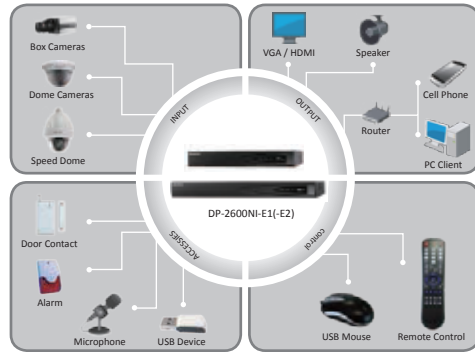

## Embedded NVR

### Key features

- Third-party network cameras supported
- Up to 5 Megapixels resolution recording
- HDMI and VGA output at up to 1920×1080P resolution
- 4/8/16-ch network cameras can be connected with 25M/50M/100M incoming bandwidth
- Up to 2 SATA interfaces
- Support network detection, including network delay, packet loss, etc.