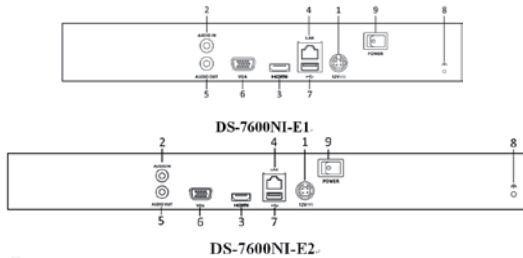

Rear Panel of DP-2600NI-E1(-E2)

1. Power Supply
2. Audio In
3. HDMI Interface
4. LAN Network Interface
5. Audio Out
6. VGA Interface
7. USB Interface
8. Ground
9. Power Switch

	DP-2604NI-E1	DP-2608NI-E1	DP-2616NI-E1	DP-2608NI-E2	DP-2616NI-E2
Video/Audio input					
IP video input	4-ch	8-ch	16-ch	8-ch	16-ch
Two-way audio input	1-ch, RCA (2.0 Vp-p, 1KΩ)				
Network					
Incoming bandwidth	25Mbps	50Mbps	100Mbps	50Mbps	100Mbps
Outgoing bandwidth	80Mbps				
Remote connection	128				
Video/Audio output					
Recording resolution	5MP/3MP/1080P/UXGA/720P/VGA/4CIF/DCIF/2CIF/CIF/QCIF				
Frame rate	Main stream: 50 fps (P) / 60 fps (N)				
	Sub-stream: 50 fps (P) / 60 fps (N)				
HDMI/VGA output	1-ch, resolution: 1920 × 1080P /60Hz, 1600 × 1200 /60Hz, 1280 × 1024 /60Hz, 1280 × 720 /60Hz, 1024 × 768 /60Hz				
Audio output	1-ch, RCA (Linear, 1kΩ)				
Decoding					
Live view / Playback resolution	5MP/3MP/1080p/UXGA/720p/VGA/4CIF/DCIF/2CIF/CIF/QCIF				
Capability	4-ch@1080P	8-ch@720P, 6-ch@1080P	16-ch@4CIF, 12-ch@720P, 6-ch@1080P	8-ch@720P, 6-ch@1080P	16-ch@4CIF, 12-ch@720P, 6-ch@1080P
Hard disk					
SATA	1 SATA interface for 1 HDD			2 SATA interface for 2 HDDs	
Capacity	Up to 4TB for each disk				
External interface					
Network interface	1 RJ-45 10 /100 /1000 Mbps self-adaptive Ethernet interface				
USB interface	1 × USB 2.0 and 1 × USB 3.0				
Alarm in/out (Optional)	4 / 1				
Others					
Power supply	12V DC				
Consumption(without hard disk)	≤ 10W				
Working temperature	-10 °C ~ +55 °C (+14 °F~ + 131 °F)				
Working humidity	10 % ~ 90 %				
Chassis	1U chassis			380 chassis	
Dimensions(W × D × H)	315 × 230 × 45 mm (12.4 × 9.0 × 1.8 inch)			380 × 290 × 48mm (15.0 × 11.4 × 1.9 inch)	
Weight(without hard disk)	≤ 1 kg