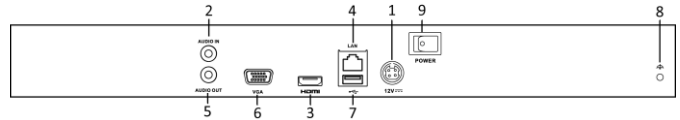

Physical Interfaces:

FR/482: PKG4