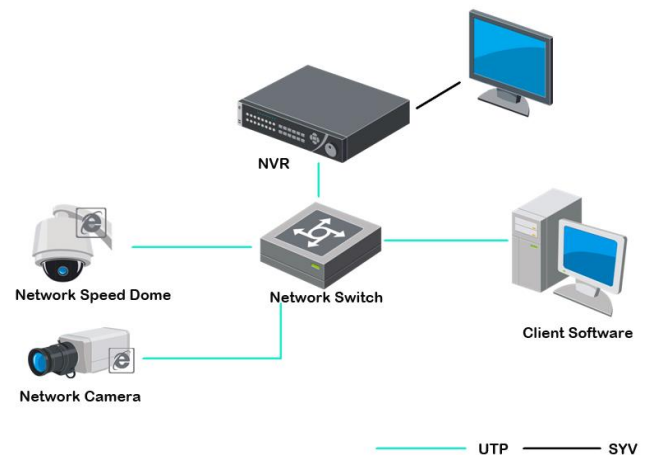

FR/482: PKG4 NVR

Introduction:

FR/482: PKG4 NVR (Network Video Recorder) is a new generation recorder developed by Hikvision independently. Combined with multiple advanced technologies, such as audio and video decoding technology, embedded system technology, storage technology, network technology and intelligent technology. It can both work alone as a recorder and cooperate with other device to form a comprehensive surveillance system.

The FR/482: PKG4 NVR are widely applied in the areas of finance public security, military, communication, transportation, education, etc..

Main Features:

- Connectable to the third-party network cameras like like ACTI, Arecont, AXIS, Bosch, Brickcom, Canon, ONVIF, PANASONIC, Pelco, PSIA, SAMSUNG, SANYO, SONY, Vivotek and ZAVIO.
- Up to 16 network cameras can be connected.
- Support live view, storage, and playback of the connected camera with up to the resolution of 6 megapixels.
- Simultaneous HDMI and VGA outputs at up to 1920×1080 resolution.
- New GUI and support starting record with one key;
- Holiday recording;
- Realize instant playback for assigned channel during multi-channel display mode.
- Up to 16-ch synchronous playback at 4CIF resolution.
- Customization of tags, searching, and playing back by tags.
- Locking and unlocking record files.
- Support HDD quota mode; different capacity can be assigned to different channel.
- 2 SATA hard disks can be connected.
- 1 self-adaptive 10M/100M/1000M network interface is provided;
- Support Hikvision DDNS (Dynamic Domain Name System);
- Support network detection, including network delay, packet loss, etc.
- Support enabling H.264+ to ensure high video quality with lowered bitrate.

Physical Interfaces:

FR/482: PKG4

Index	Name
1	Power Supply
2	Audio In
3	HDMI Interface
4	LAN Network Interface
5	Audio Out
6	VGA Interface
7	USB Interface
8	Ground
9	Power Switch

Typical Application:

Specifications: