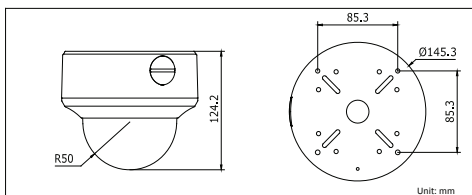

DP-22E56C5T-VPIR3

HD720P Turbo HD Outdoor Vandal Proof IR Dome Camera

DUNLOP
By Hikvision Digital Technology

Key features

- HD720P Video Output
- Adopt HDTVl Technology
- True Day/Night
- 2.8 - 12mm vari-focal lens
- OSD menu, 3D DNR, Smart IR
- Up to 40m IR distance
- IP66 weatherproof & Vandal Proof
- Low illumination
- Up the Coax(via coaxial cable)

Dimensions

DP-22E56C5T-VPIR3	
Camera	
Image Sensor	1 / 3" Progressive Scan CMOS
Signal System	PAL / NTSC
Effective Pixels	1305(H)*1049(V)
Min. Illumination	0.001 Lux @(F1.2,AGC ON), 0 Lux with IR
Shutter speed	PAL: 1 / 50 s to 1 / 50,000 s NTSC: 1 / 60 s to 1 / 50,000 s
Lens	2.8-12mm @ F1.4 Angle of view: 78° - 28°
Lens Mount	φ14
Angle Adjustment	Pan: 0 - 355°, Tilt: 0 - 80°, Rotation: ± 90°
Day & Night	ICR
Synchronization	Internal synchronization
Video Frame Rate	PAL: 720p@50fps / NTSC: 720p@60fps
HD Video Output	1 Analog HD output
CVBS Output	1Vp-p Composite Output(75Ω / BNC)
S / N Ratio	More than 62dB
Menu	
Automatic Exposure	Globe AE / DWDR
AGC	Low / Middle / High / Off
Slow Shutter	Support
White Balance	Auto / Manual
D / N Mode	Color / BW / SMART IR
3D DNR	Low / Middle / High / Off
Motion Detection	Support, maximum 4 zones
Privacy Mask	On / Off, maximum 8 zones
UTC Function	Support
Language	English / Chinese
Function	Digital Wide Dynamic Range, 3D Digital Noise Reduction, Sharpness, Brightness, Digital Zoom, Mirror
General	
Working Temperature / Humidity	-30 °C - 60 °C (-22 °F - 140 °F) Humidity 90% or less (non-condensing)
Power Supply	12 VDC ; -A: 12 VDC, 24 VAC
Power Consumption	12 VDC: Max. 3.5W ; 24 VAC: Max. 5W
Weather Proof Ratings	IP66
IR Range	Up to 40m
Impact Protection	IEC60068-2-75 test, Eh, 20J; EN50102, up to IK10.
Communication	Up the coax(need UTC controller) Protocol: Pelco-C(Coaxitron)
Dimensions	φ145.3 × 124.2 mm (φ5.72" × 4.89")
Weight	880 g (1.95 lb)