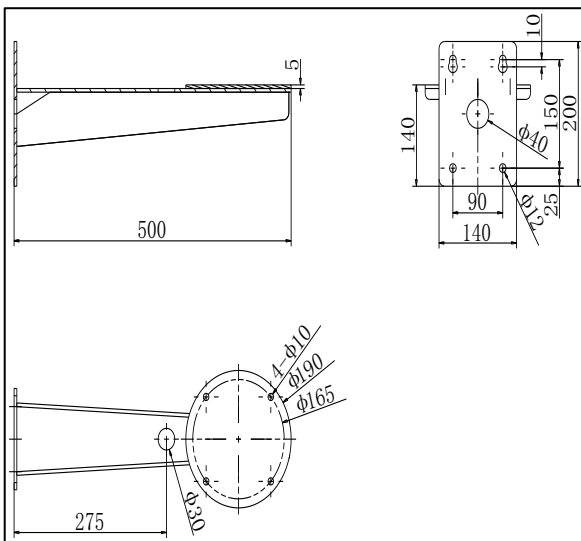

DP-1693ZJ

Wall Mount Bracket for
Positioning System

Features:

- Steel material with surface spray treatment
- White

Dimension:

Order Model:

DP-1693ZJ

Parameter:

Model	DP-1693ZJ
Parameters	Wall Mount Bracket for Positioning System
Appearance	White
Material	Steel
Dimension	190×200×500mm
Weight	5700g

Notice:

- The bracket should be installed on flat wall
- The wall must be capable of supporting over 3 times as much as the total weight of the camera and the mount.
- The maximum load capacity of the bracket is 50 KG

Note: The actual bracket may vary from the picture above.