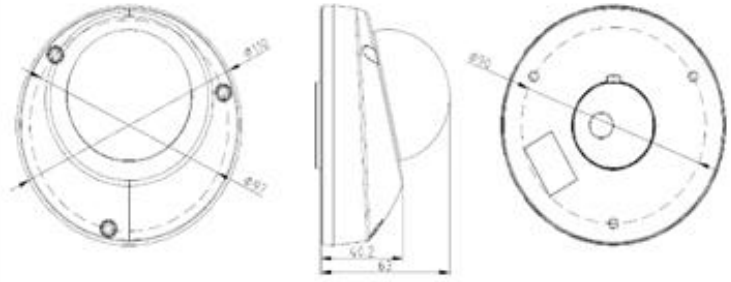

DP-12CD6520D-IO 2MP 1/3" CMOS Mini Dome Camera

Specification

Camera	
Image Sensor	1/3" Progressive Scan CMOS
Min. Illumination	0.01 Lux @(F1.2,AGC ON), 0 Lux with IR
Shutter Speed	1/3s~1/100,000s
Lens	4mm, horizontal view angle 63° (2.8mm/6mm/8mm optional)
Angle of Adjustment	H: -30° ~30° , V: 0°~80°, R: 0° ~360°
Lens Mount	M12
Day & Night	ICR
DNR	3D Digital Noise Reduction
DWDR	Digital Wide Dynamic Range
Compression	
Video	H.264/ MJPEG
H.264 Type	Base Line Profile/Main Profile
Video Bit Rate	32Kbps~8Mbps
Audio	G.711/G.722.1/G.726/MP2L2
Audio Bit Rate	64Kbps(G.711)/16Kbps(G.722.1)/32-128Kbps(MP2L2)
Image	
Max. Resolution	1920 × 1080
Frame Rate	50Hz: 25fps (1920*1080,1280 × 960,1280 × 720) 60Hz: 30fps (1920*1080,1280 × 960,1280 × 720)
Image Setting	Rotate mode, Saturation, Brightness, Contrast, etc. are adjusted via client or web-browser
BLC	Yes, zone optional
ROI	Support
Network	
Storage	Micro SD/SDHC/SDXC card (up to 128G) ANR, NAS
Intelligent Alarm	Intrusion detection, Line crossing detection, Motion detection, Tampering alarm, Network disconnect, IP address conflict, Storage error
Protocol Supportable	TCP/IP,ICMP,HTTP,HTTPS,FTP,DHCP,DNS,DDNS,RTP,RTSP,RTCP, PPPoE,NTP,UPnP,SMTP,SNMP,IGMP,802.1X,QoS,IPv6,Bonjour
Interface protocol	ONVIF,PSIA,CGI,ISAPI
General	Flickerless, dual stream, heartbeat, mirror, password protection, video masking, watermark
Network	
Communication	-IO Model: 1-ch RJ45 10M / 100M self-adaptive Ethernet port -I Model: 1-ch M12 10M / 100M self-adaptive Ethernet port
Video	1Vp-p Composite Output(75Ω /BNC)
Audio Input	1 built-in mic

Dimensions

General	
Working temperature and humidity	-30 °C ~ 60 °C (-22 °F ~ 140 °F) Humidity 95% or less (non-condensing)
Power Supply	DC12V/PoE(802.3af)
Power	5.5W MAX
Protect Level	IP66
Impact Protection	Ik08
IR distance	10m
Dimensions	99.3x96.7x52.8mm (3.91" × 3.81" × 2.08")
Weight	600g (1.32lb)