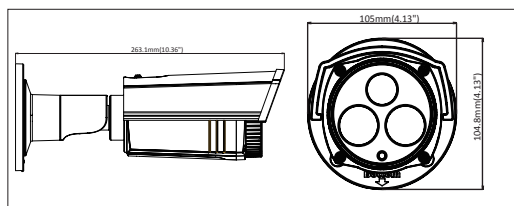

Dimensions

	DP-22CD1212-I5	DP-22CD1232-I5
Camera		
Image sensor	1/3" progressive scan CMOS	
Min. illumination	0.01 lux @F1.2, AGC ON, 0 lux with IR	0.07 lux @F1.2, AGC ON, 0 lux with IR
Shutter time	1/25s ~ 1/100,000s	
Lens	4mm@ F2.0 (6mm, 12mm optional)	4mm@ F2.0 (6mm, 12mm optional)
	Angle of view: 73.1°(4mm), 46°(6mm), 22°(12mm)	2048 × 1536: Angle of view: 70°(4mm),43.3°(6mm), 20.6°(12mm) 1920 × 1080: Angle of view: 79°(4mm), 49°(6mm), 23.2°(12mm)
Lens mount	M12	
Day & night	IR cut filter with auto switch	
Digital noise reduction	3D DNR	
Wide dynamic range	Digital WDR	
Compression Standard		
Video compression	H.264 / MJPEG	
Bit rate	32 Kbps ~ 16 Mbps	
Dual stream	Yes	
Image		
Max. Image Resolution	1280 × 960	2048 × 1536
Frame rate	50 Hz: 25 fps (1280 × 960), 25 fps (1280 × 720), 25 fps (704 × 576), 25 fps (640 × 480) 60 Hz: 30 fps (1280 × 960), 30 fps (1280 × 720), 30 fps (704 × 576), 30 fps (640 × 480)	50Hz: 20fps (2048 × 1536), 25fps (1920 × 1080), 25fps (1280 × 720) 60Hz: 20fps (2048 × 1536), 30fps (1920 × 1080), 30fps (1280 × 720)
Image settings	Rotate mode, Saturation, brightness, contrast, sharpness adjustable through client software or web browser	
Backlight compensation	Yes, zone optional	
ROI	Yes, up to 4 configurable areas	
Network		
Network storage	NAS	
Alarm trigger	Motion detection, Dynamic analysis, Tampering alarm	
Protocols	TCP/IP, ICMP, HTTP, HTTPS, FTP, DHCP, DNS, DDNS, RTP, RTSP, RTCP, PPPoE, NTP, UPnP, SMTP, SNMP, IGMP, 802.1X, QoS, IPv6, Bonjour	
System compatibility	ONVIF, PSIA, CGI, ISAPI	
General functionalities	User authentication, watermark	
Interface		
Communication interface	1 RJ45 10 M / 100 M Ethernet interface	
General		
Operating conditions	-30 °C ~ 60 °C (-22°F ~ 140 °F) humidity 95% or less (non-condensing)	
Power supply	12 VDC ± 10% , PoE (802.3af)	
Power consumption	Max. 7 W (Max. 9 W with IR cut filter on)	
Weather proof rating	IP66	
EXIR range	Approx. 50 meters	
Dimension	105×104.8×263.1mm (4.13" × 4.13" × 10.38")	
Weight	700g (1.5 lbs)	