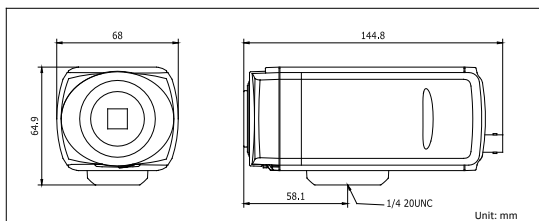

A @FB+ AKB+ @VA Ed`stqdr

A Rm`orgns nudq ESO . uh` L`tk Rdqudqr

Dimensions

CO,11BC1753EVC,D	
Camera	
Image sensor	1/3" progressive scan CMOS
Min. illumination	Color: 0.01 lux@F1.2, AGC ON B/W: 0.001 lux@F1.2, AGC ON
Shutter time	1/25 (1/30)s ~ 1/100,000s
Lens mount	C/CS mount
Auto iris	DC drive
Day & night	IR cut filter with auto switch
Wide dynamic range	120 dB
Digital noise reduction	3D DNR
Compression standard	
Video compression	H.264 / MPEG4 / MJPEG
Bit rate	32 Kbps ~ 16 Mbps
Audio compression	G.711 / G.726
Dual stream	Yes
Image	
Max. image resolution	1280 x 960
Frame rate	50 Hz: 25 fps (1280 x 960) 25 fps (1280 x 720) 60 Hz: 30 fps (1280 x 960) 30 fps (1280 x 720)
Image settings	Saturation, brightness, contrast adjustable through client software or web browser
Network	
Network storage	NAS (iSCSI optional)
Alarm trigger	Motion detection, tampering alarm, network disconnect, IP address conflict, storage exception
Protocols	TCP/IP, HTTP, DHCP, DNS, DDNS, RTP, RTSP, PPPoE, SMTP, NTP, SNMP, HTTPS, FTP, 802.1x, Qos (SIP, SRTP, IPv6 optional)
Security	User authentication, watermark
System compatibility	ONVIF, PSIA, CGI
Interface	
Audio input	1-ch 3.5 mm audio interface, MIC IN/LINE IN
Audio output	1-ch 3.5 mm audio interface (line level, 600 Ω)
Communication interface	1 RJ45 10M / 100M ethernet interface, 1 RS-485 interface
Alarm input	1
Alarm output	1
Video output	1 Vp-p composite output (75 Ω / BNC)
On-board storage	Built-in SD/SDHC slot, up to 32 GB
Reset button	Yes
General	
Operating conditions	-10°C ~ 60°C (14°F ~ 140°F) Humidity 90% or less (non-condensing)
Power supply	12 VDC ± 10%, PoE (802.3af)
Power consumption	max. 5.5W (max. 8.5W with IR cut filter on) -W: max. 7W (max. 10W with IR cut filter on)
Dimensions	68 × 64.9 × 144.8 mm (2.7" × 2.2" × 5.7")
Weight	500g (1.1 lbs)