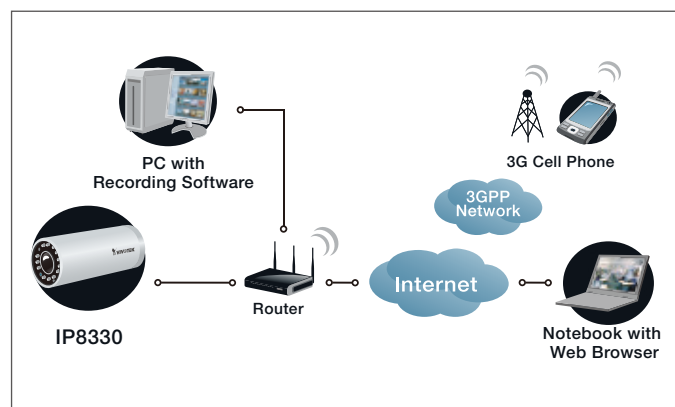

System Overview