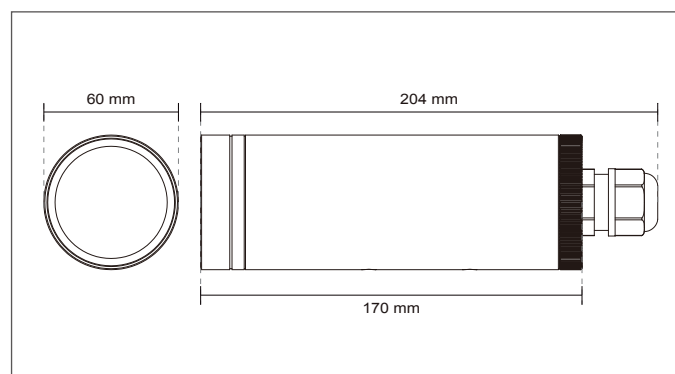

Dimension

All specifications are subject to change without notice. Copyright©2011 VIVOTEK INC. All rights reserved. P/N: 971003301

Distributed by:

VIVOTEK INC.

6F, No. 192, Lien-Cheng Rd., Chung-Ho, New Taipei City, 235, Taiwan, R.O.C.
|T: +886-2-82455282 | F: +886-2-82455532 | E: sales@vivotek.com

VIVOTEK USA, INC.

2050 Ringwood Avenue, San Jose, CA 95131
|T: 408-773-8686 | F: 408-773-8298 | E: salesusa@vivotek.com