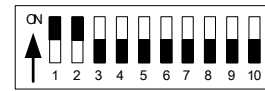

### Adresleme için Dip-Switch ayarları

Dome Address	Dip Switchlerin Konumu									
	DIP-1	DIP-2	DIP-3	DIP-4	DIP-5	DIP-6	DIP-7	DIP-8	DIP-9	DIP-10
1	ON	OFF	OFF	OFF	OFF	OFF	OFF	OFF	OFF	OFF
2	OFF	ON	OFF	OFF	OFF	OFF	OFF	OFF	OFF	OFF
3	ON	ON	OFF	OFF	OFF	OFF	OFF	OFF	OFF	OFF
4	OFF	OFF	ON	OFF	OFF	OFF	OFF	OFF	OFF	OFF
5	ON	OFF	ON	OFF	OFF	OFF	OFF	OFF	OFF	OFF
6	OFF	ON	ON	OFF	OFF	OFF	OFF	OFF	OFF	OFF
7	ON	ON	ON	OFF	OFF	OFF	OFF	OFF	OFF	OFF
8	OFF	OFF	OFF	ON	OFF	OFF	OFF	OFF	OFF	OFF
9	ON	OFF	OFF	ON	OFF	OFF	OFF	OFF	OFF	OFF
10	OFF	ON	OFF	ON	OFF	OFF	OFF	OFF	OFF	OFF
11	ON	ON	OFF	ON	OFF	OFF	OFF	OFF	OFF	OFF
12	OFF	OFF	ON	ON	OFF	OFF	OFF	OFF	OFF	OFF
13	ON	OFF	ON	ON	OFF	OFF	OFF	OFF	OFF	OFF
14	OFF	ON	ON	ON	OFF	OFF	OFF	OFF	OFF	OFF
15	ON	ON	ON	ON	OFF	OFF	OFF	OFF	OFF	OFF
16	OFF	OFF	OFF	OFF	ON	OFF	OFF	OFF	OFF	OFF
17	ON	OFF	OFF	OFF	ON	OFF	OFF	OFF	OFF	OFF
18	OFF	ON	OFF	OFF	ON	OFF	OFF	OFF	OFF	OFF
...	...									
1023	ON	ON	ON	ON	ON	ON	ON	ON	ON	ON

Speed Dome Address=1

Speed Dome Address=2

Speed Dome Address=3

Speed Dome Address=4

Speed Dome Address=18

Speed Dome Address=1023