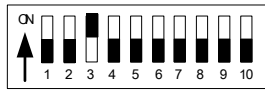

### Adresleme için Dip-Switch ayarları

Dome Address	Dip Switchlerin Konumu									
	DIP-1	DIP-2	DIP-3	DIP-4	DIP-5	DIP-6	DIP-7	DIP-8	DIP-9	DIP-10
1	ON	OFF	OFF	OFF	OFF	OFF	OFF	OFF	OFF	OFF
2	OFF	ON	OFF	OFF	OFF	OFF	OFF	OFF	OFF	OFF
3	ON	ON	OFF	OFF	OFF	OFF	OFF	OFF	OFF	OFF
4	OFF	OFF	ON	OFF	OFF	OFF	OFF	OFF	OFF	OFF
5	ON	OFF	ON	OFF	OFF	OFF	OFF	OFF	OFF	OFF
6	OFF	ON	ON	OFF	OFF	OFF	OFF	OFF	OFF	OFF
7	ON	ON	ON	OFF	OFF	OFF	OFF	OFF	OFF	OFF
8	OFF	OFF	OFF	ON	OFF	OFF	OFF	OFF	OFF	OFF
9	ON	OFF	OFF	ON	OFF	OFF	OFF	OFF	OFF	OFF
10	OFF	ON	OFF	ON	OFF	OFF	OFF	OFF	OFF	OFF
11	ON	ON	OFF	ON	OFF	OFF	OFF	OFF	OFF	OFF
12	OFF	OFF	ON	ON	OFF	OFF	OFF	OFF	OFF	OFF
13	ON	OFF	ON	ON	OFF	OFF	OFF	OFF	OFF	OFF
14	OFF	ON	ON	ON	OFF	OFF	OFF	OFF	OFF	OFF
15	ON	ON	ON	ON	OFF	OFF	OFF	OFF	OFF	OFF
16	OFF	OFF	OFF	OFF	ON	OFF	OFF	OFF	OFF	OFF
17	ON	OFF	OFF	OFF	ON	OFF	OFF	OFF	OFF	OFF
18	OFF	ON	OFF	OFF	ON	OFF	OFF	OFF	OFF	OFF
...	...									
1023	ON	ON	ON	ON	ON	ON	ON	ON	ON	ON

Speed Dome Address=1

Speed Dome Address=2

Speed Dome Address=3

Speed Dome Address=4

Speed Dome Address=18

Speed Dome Address=1023