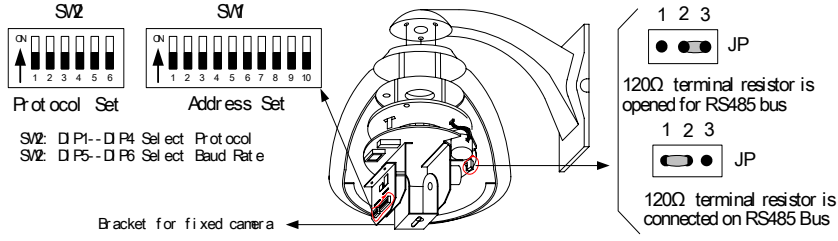

## DIŞ ORTAM İÇİN

Şekilde gösterilen switchlere ulaşmak için kameranın cam bölümünü ve kamerayı koruyan siyah bölümü sökünüz.

### Adresleme için Dip-Switch ayarları

Dome Address	Dip Switchlerin Konumu									
	DIP-1	DIP-2	DIP-3	DIP-4	DIP-5	DIP-6	DIP-7	DIP-8	DIP-9	DIP-10
1	ON	OFF	OFF	OFF	OFF	OFF	OFF	OFF	OFF	OFF
2	OFF	ON	OFF	OFF	OFF	OFF	OFF	OFF	OFF	OFF
3	ON	ON	OFF	OFF	OFF	OFF	OFF	OFF	OFF	OFF
4	OFF	OFF	ON	OFF	OFF	OFF	OFF	OFF	OFF	OFF
5	ON	OFF	ON	OFF	OFF	OFF	OFF	OFF	OFF	OFF
6	OFF	ON	ON	OFF	OFF	OFF	OFF	OFF	OFF	OFF
7	ON	ON	ON	OFF	OFF	OFF	OFF	OFF	OFF	OFF
8	OFF	OFF	OFF	ON	OFF	OFF	OFF	OFF	OFF	OFF
9	ON	OFF	OFF	ON	OFF	OFF	OFF	OFF	OFF	OFF
10	OFF	ON	OFF	ON	OFF	OFF	OFF	OFF	OFF	OFF
11	ON	ON	OFF	ON	OFF	OFF	OFF	OFF	OFF	OFF
12	OFF	OFF	ON	ON	OFF	OFF	OFF	OFF	OFF	OFF
13	ON	OFF	ON	ON	OFF	OFF	OFF	OFF	OFF	OFF
14	OFF	ON	ON	ON	OFF	OFF	OFF	OFF	OFF	OFF
15	ON	ON	ON	ON	OFF	OFF	OFF	OFF	OFF	OFF
16	OFF	OFF	OFF	OFF	ON	OFF	OFF	OFF	OFF	OFF
17	ON	OFF	OFF	OFF	ON	OFF	OFF	OFF	OFF	OFF
18	OFF	ON	OFF	OFF	ON	OFF	OFF	OFF	OFF	OFF
...	...									
1023	ON	ON	ON	ON	ON	ON	ON	ON	ON	ON

Speed Dome Address=1

Speed Dome Address=2

Speed Dome Address=3

Speed Dome Address=4

Speed Dome Address=18

Speed Dome Address=1023