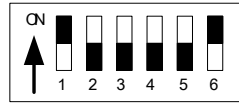

Protokol ve Baud rate ayar Switchleri:

16 Farklı Protokol desteklenir.

Protocol Türü	Switchlerin Konumu				Baud Rate	
	DIP-1	DIP-2	DIP-3	DIP-4	DIP-5	DIP-6
SAMSUNG	ON	OFF	OFF	OFF	OFF	ON
B01	ON	OFF	OFF	OFF	OFF	ON
NEON	ON	OFF	OFF	OFF	OFF	ON
Santachi	OFF	ON	OFF	OFF	OFF	ON
PELCO-D	ON	ON	OFF	OFF	OFF	OFF
PELCO-P/4800	OFF	OFF	ON	OFF	ON	OFF
PELCO-P/9600					OFF	ON
PANASONIC	ON	OFF	ON	OFF	OFF	ON
Longcomity	OFF	ON	ON	OFF	OFF	ON
HUNDA600	ON	ON	ON	OFF	OFF	ON
LILIN	OFF	OFF	OFF	ON	OFF	ON
VICON	ON	OFF	OFF	ON	ON	OFF
MOLYNX	OFF	ON	OFF	ON	OFF	ON
KALATEL	ON	ON	OFF	ON	ON	OFF
VCL	OFF	OFF	ON	ON	OFF	ON
Reserved	ON	OFF	ON	ON	OFF	ON
ALEC	OFF	ON	ON	ON	OFF	ON
Ultrak	ON	ON	ON	ON	OFF	ON

Baudrate Switch Konumları

Position of Dip-Switch	1	2	3	4	5	6
Baudrate						
2400 bps					OFF	OFF
4800 bps					ON	OFF
9600 bps					OFF	ON
19200 bps					ON	ON

Referans amaçlı verilmiş Dip Switch ayarları

B01/ 9600Bps