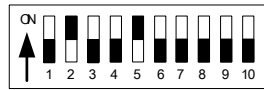

### Adresleme için Dip-Switch ayarları

Dome Address	Dip Switchlerin Konumu									
	DIP-1	DIP-2	DIP-3	DIP-4	DIP-5	DIP-6	DIP-7	DIP-8	DIP-9	DIP-10
1	ON	OFF	OFF	OFF	OFF	OFF	OFF	OFF	OFF	OFF
2	OFF	ON	OFF	OFF	OFF	OFF	OFF	OFF	OFF	OFF
3	ON	ON	OFF	OFF	OFF	OFF	OFF	OFF	OFF	OFF
4	OFF	OFF	ON	OFF	OFF	OFF	OFF	OFF	OFF	OFF
5	ON	OFF	ON	OFF	OFF	OFF	OFF	OFF	OFF	OFF
6	OFF	ON	ON	OFF	OFF	OFF	OFF	OFF	OFF	OFF
7	ON	ON	ON	OFF	OFF	OFF	OFF	OFF	OFF	OFF
8	OFF	OFF	OFF	ON	OFF	OFF	OFF	OFF	OFF	OFF
9	ON	OFF	OFF	ON	OFF	OFF	OFF	OFF	OFF	OFF
10	OFF	ON	OFF	ON	OFF	OFF	OFF	OFF	OFF	OFF
11	ON	ON	OFF	ON	OFF	OFF	OFF	OFF	OFF	OFF
12	OFF	OFF	ON	ON	OFF	OFF	OFF	OFF	OFF	OFF
13	ON	OFF	ON	ON	OFF	OFF	OFF	OFF	OFF	OFF
14	OFF	ON	ON	ON	OFF	OFF	OFF	OFF	OFF	OFF
15	ON	ON	ON	ON	OFF	OFF	OFF	OFF	OFF	OFF
16	OFF	OFF	OFF	OFF	ON	OFF	OFF	OFF	OFF	OFF
17	ON	OFF	OFF	OFF	ON	OFF	OFF	OFF	OFF	OFF
18	OFF	ON	OFF	OFF	ON	OFF	OFF	OFF	OFF	OFF
...	...									
1023	ON	ON	ON	ON	ON	ON	ON	ON	ON	ON

Speed Dome Address=1

Speed Dome Address=2

Speed Dome Address=3

Speed Dome Address=4

Speed Dome Address=18

Speed Dome Address=1023