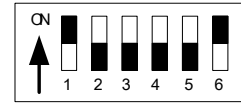

SAMSUNG 9600Bps